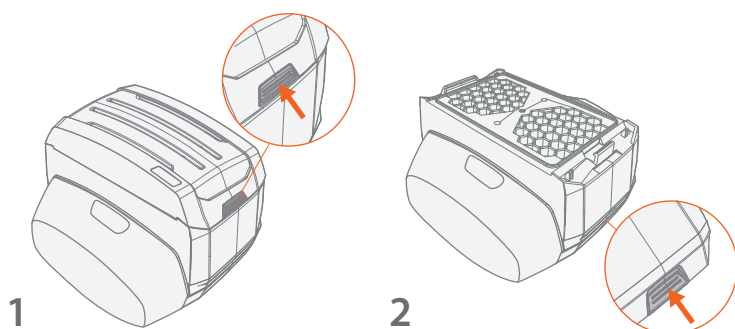

Replacing gas filter

1. Remove the filter cover by pressing the filter cover opening button.
2. Remove the gas filter by pressing the opening button on the gas filter.
3. Insert a new gas filter as described in section "Inserting gas filter".