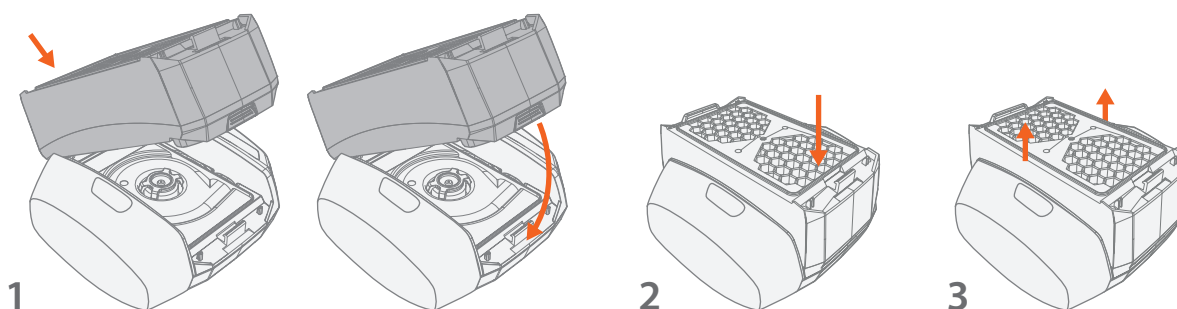

Inserting gas filter

1. Insert the gas filter into the blower unit's slot by pushing it first to the slot on the hinged side.
2. To lock the gas filter in place, push the gas filter's opening button side firmly.
3. To make sure that the gas filter is locked in place, pull the gas filter outwards.